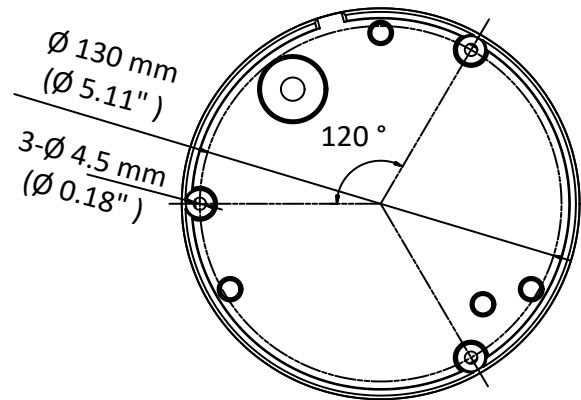

THC-D320-VF 2 MP EXIR VF Dome Camera

Key Features

- 2 MP high-performance CMOS
- 1920 × 1080 resolution
- 2.8 mm to 12 mm vari-focal lens
- Day/Night switch
- EXIR 2.0, smart IR, up to 40 m IR distance
- 4 in 1 video output (switchable TVI/AHD/CVI/CVBS)
- IP66, IK10

Specifications

Camera	
Image Sensor	2 MP CMOS image sensor
Signal System	PAL/NTSC
Resolution	1920 (H) × 1080 (V)
Min. Illumination	0.01 Lux@(F1.2, AGC ON), 0 Lux with IR
Shutter Time	1/25 (1/30) s to 1/50,000 s
Lens	2.8 mm to 12 mm
Horizontal Field of View	111.5° to 33.4°
Lens Mount	Φ14
Day & Night	IR cut filter
Angle Adjustment	Pan: 0° to 355°, Tilt: 0° to 75°, Rotation: 0° to 355°
Synchronization	Internal synchronization
Video Frame Rate	PAL:1080p@25fps NTSC: 1080p@30fps
Menu	
AGC	High/Medium/Low/Off
D/N Mode	Auto/Color/BW (Black and White)
BLC	Support
DWDR	Support
Language	English
Functions	Brightness, Sharpness, DNR, Mirror, Smart IR
Interface	
Video Output	1 HD analog output
Switch Button	TVI/AHD/CVI/CVBS
General	
Operating Conditions	-40 °C to 60 °C (-40 °F to 140 °F), Humidity: 90% or less (non-condensation)
Power Supply	12 VDC ±15%
Power Consumption	Max. 3.9 W
Protection Level	IP66, IK10
Material	Metal
IR Range	Up to 40 m
Dimensions	Ø 130 mm × 143 mm (5.11" × 5.62")
Weight	630 g (1.39 lb.)

Order Model

THC-D320-VF

Dimension

Accessories

DS-1273ZJ-140-DM45
Wall Mount

DS-1275ZJ-SUS
Vertical Pole Mount

DS-1276ZJ-SUS
Corner Mount

DS-1271ZJ-140-DM45
Pendant Mount