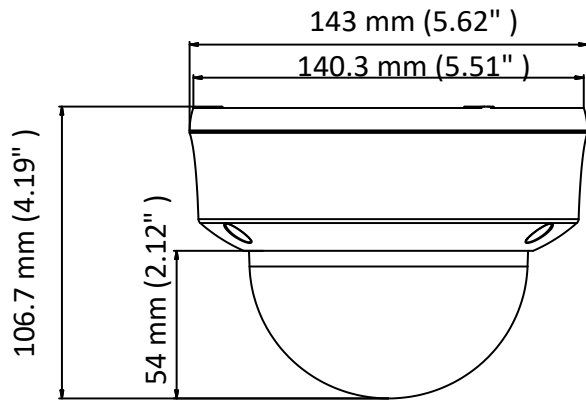

THC-D320-VF 2 MP EXIR VF Dome Camera

Key Features

- 2 MP high-performance CMOS
- 1920 × 1080 resolution
- 2.8 mm to 12 mm vari-focal lens
- Day/Night switch
- EXIR 2.0, smart IR, up to 40 m IR distance
- 4 in 1 video output (switchable TVI/AHD/CVI/CVBS)
- IP66, IK10

Specifications

Camera	
Image Sensor	2 MP CMOS image sensor
Signal System	PAL/NTSC
Resolution	1920 (H) × 1080 (V)
Min. Illumination	0.01 Lux@(F1.2, AGC ON), 0 Lux with IR
Shutter Time	1/25 (1/30) s to 1/50,000 s
Lens	2.8 mm to 12 mm
Horizontal Field of View	111.5° to 33.4°
Lens Mount	Φ14
Day & Night	IR cut filter
Angle Adjustment	Pan: 0° to 355°, Tilt: 0° to 75°, Rotation: 0° to 355°
Synchronization	Internal synchronization
Video Frame Rate	PAL:1080p@25fps NTSC: 1080p@30fps
Menu	
AGC	High/Medium/Low/Off
D/N Mode	Auto/Color/BW (Black and White)
BLC	Support
DWDR	Support
Language	English
Functions	Brightness, Sharpness, DNR, Mirror, Smart IR
Interface	
Video Output	1 HD analog output
Switch Button	TVI/AHD/CVI/CVBS
General	
Operating Conditions	-40 °C to 60 °C (-40 °F to 140 °F), Humidity: 90% or less (non-condensation)
Power Supply	12 VDC ±15%
Power Consumption	Max. 3.9 W
Protection Level	IP66, IK10
Material	Metal
IR Range	Up to 40 m
Dimensions	Ø 130 mm × 143 mm (5.11" × 5.62")
Weight	630 g (1.39 lb.)

Order Model

THC-D320-VF

Dimension

Accessories

DS-1273ZJ-140-DM45
Wall Mount

DS-1275ZJ-SUS
Vertical Pole Mount

DS-1276ZJ-SUS
Corner Mount

DS-1271ZJ-140-DM45
Pendant Mount